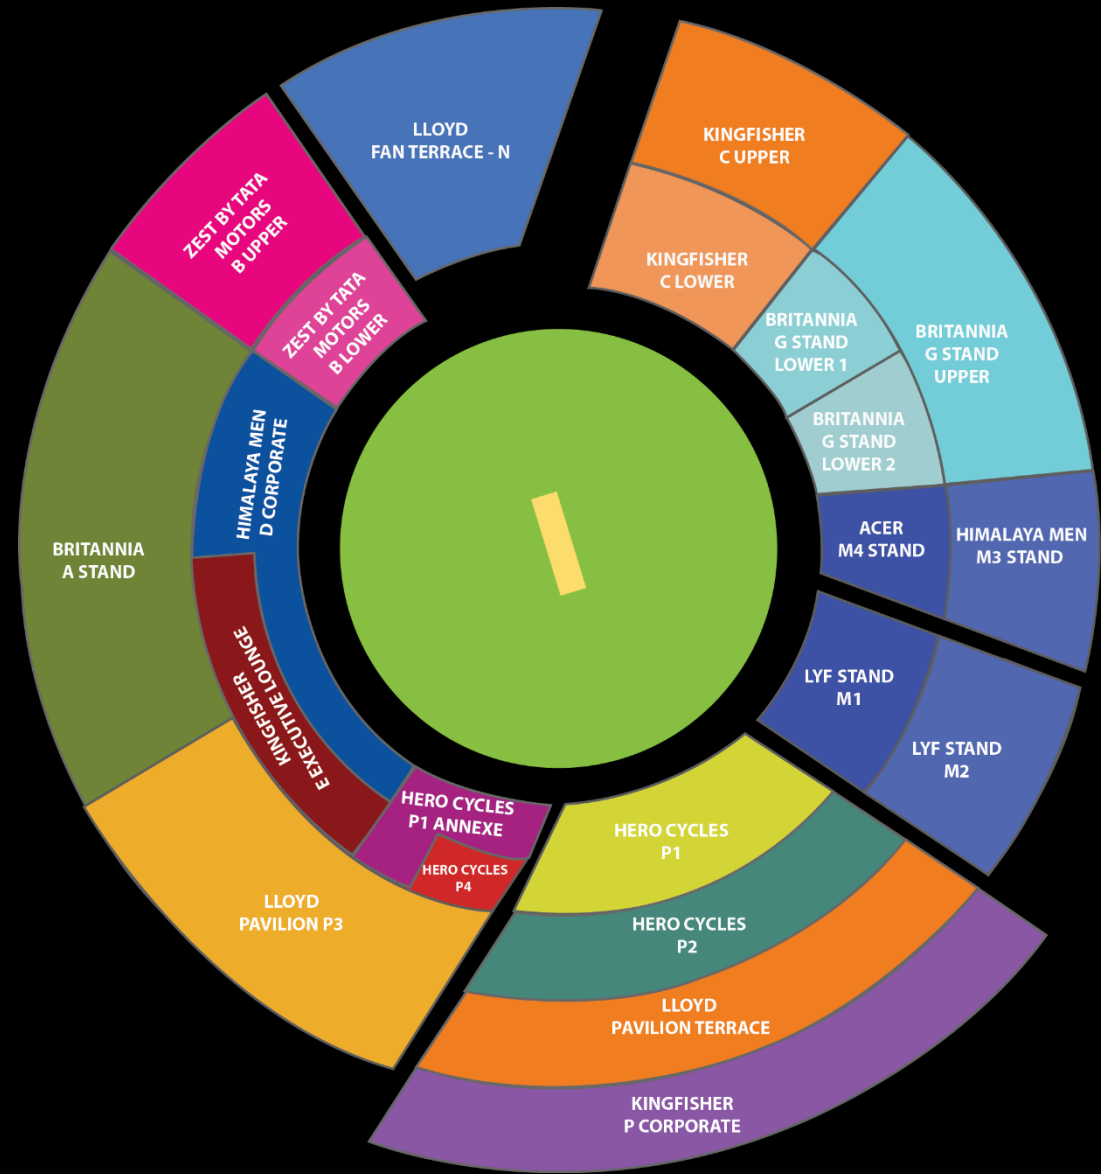

#PLAYBOLD

RCB HOME GAMES 2016

SCHEDULE

RCB HOME GAMES 2016			
M. Chinnaswamy Stadium, Bangalore			
DATE	TIME	TEAM 1	TEAM 2
4/12/2016	8:00 PM	Royal Challengers Bangalore	Sunrisers Hyderabad
4/17/2016	8:00 PM	Royal Challengers Bangalore	Delhi Daredevils
5/2/2016	8:00 PM	Royal Challengers Bangalore	Kolkata Knight Riders
5/7/2016	4:00 PM	Royal Challengers Bangalore	Rising Pune Supergiants
5/11/2016	8:00 PM	Royal Challengers Bangalore	Mumbai Indians
5/14/2016	4:00 PM	Royal Challengers Bangalore	Gujarat Lions
5/18/2016	8:00 PM	Royal Challengers Bangalore	Kings XI Punjab

#PLAYBOLD

STADIUM MAP

#PLAYBOLD

MANIFESTO

ROYAL CHALLENGERS BANGALORE		Category A	Pune/MI/Gujarat		
		Category B	KKR/KXIP		
SI No	STAND	Category A	Type	Category B	Seat Numbers
		Rate (INR)		Rate (INR)	
1	P2	37,000	Luxury	31,000	Yes
2	P CORPORATE	19,000		19,000	Yes
3	E EXECUTIVE LOUNGE	11,000	Premium	10,000	Yes
4	PAVILION TERRACE	9,000		7,500	Yes
5	P1 Annexe	5,000		4,000	Yes
6	FAN TERRACE - N	4,000		3,000	Yes
7	D CORPORATE	2,300	Prestige	2,000	Yes
8	B LOWER	2,300		2,000	Yes
9	B UPPER	1,700		1,400	Yes
10	A STAND	1,700		1,400	Yes